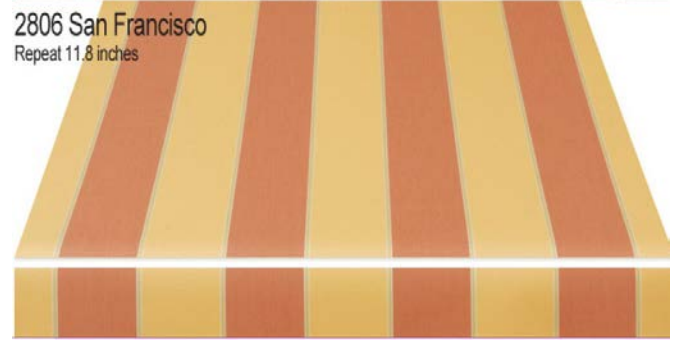

2101 / 2115 Granate / Burgundy****