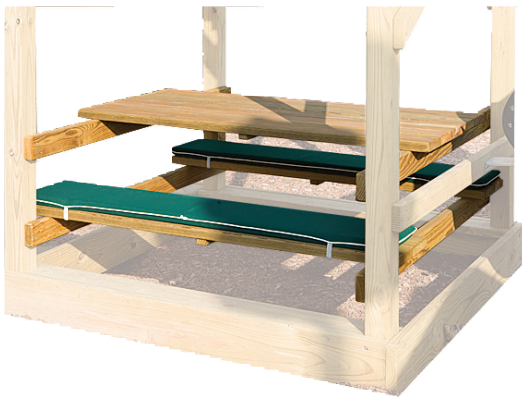

## Optional A-Frame, Beam & Rides

Add up to 4 rides to your Playhouse with a high beam (9'4") or low beam (7'4") attachment

#174 Playhouse With Store Counter

#175 Sandbox Picnic Table Combo

#176 Clubhouse With Store Counter