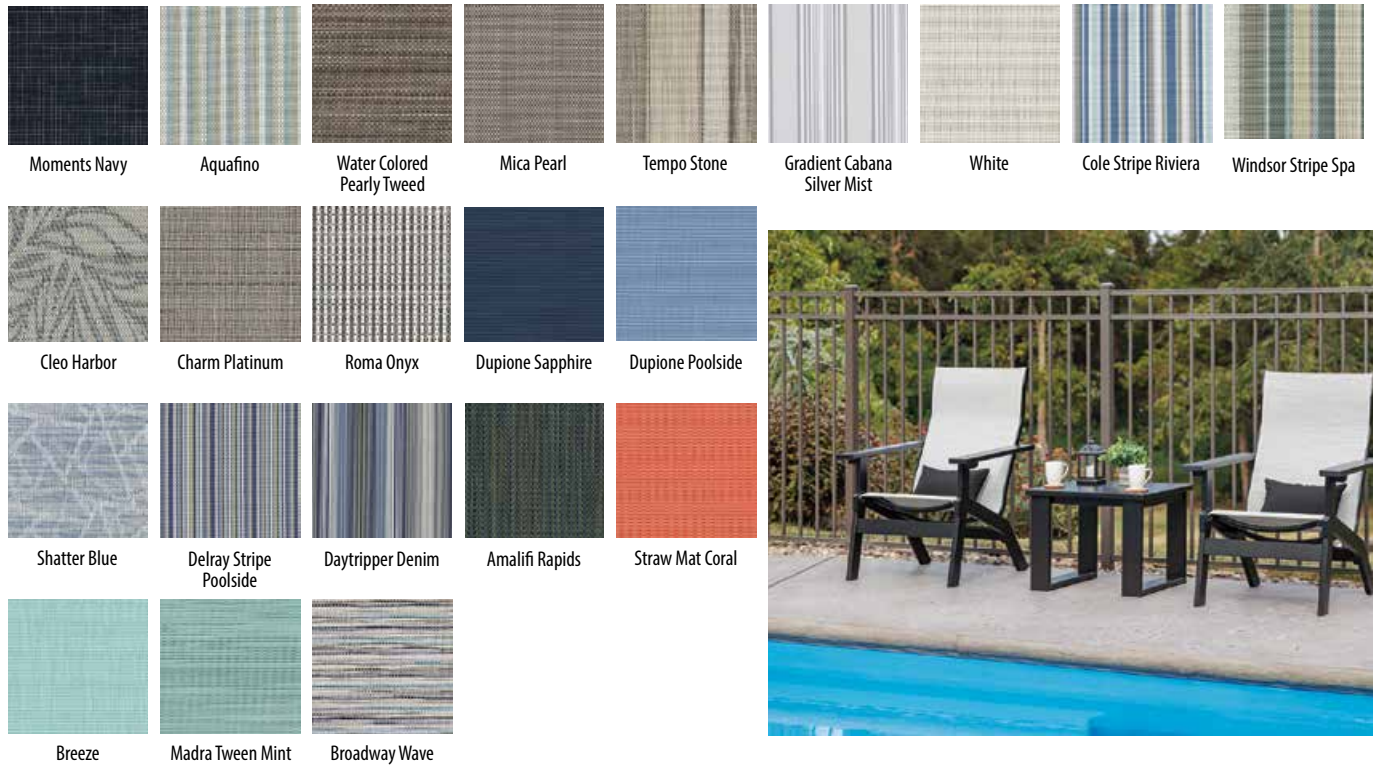

## Fabric Color Choices

The Casual Comfort line offers a wide range of world-famous Outdura fabric colors and patterns for the perfect touch of class.

Fabric Colors A

Fabric Colors B

Fabric Colors C

## Fabric Color Choices

The Casual Comfort line offers a wide range of world-famous Sunbrella fabric colors and patterns for the perfect touch of class. *More fabric colors available at [sunbrella.com](http://sunbrella.com)*

Fabric Colors A

Fabric Colors B

*Sunbrella® image(s) provided by Glen Raven, Inc., owner of the Sunbrella registered trademark.*

*Colors may vary.*

Fabric Colors C

# Sling Fabric Colors

Explore our sling fabric options which are compatible with our Bayshore sling chairs and our Serenity sling chairs!