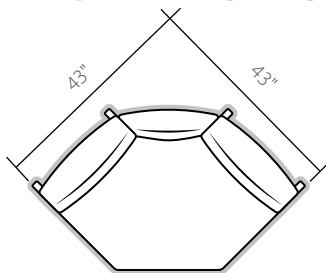

**SECTIONAL
ARRANGEMENT OPTIONS**

#6500
Corner Piece