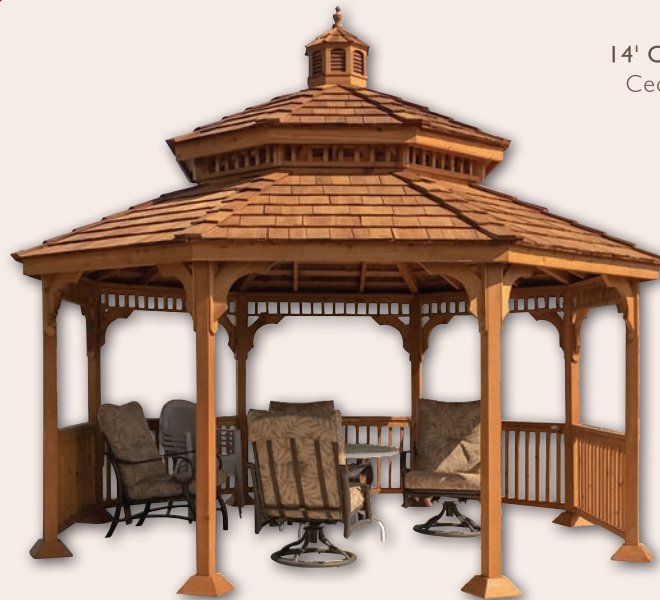

12' P.T. Octagon
VA Slate Shingle, Pagoda Roof,
Deluxe Rails, Turned Post,
Victorian Braces, Clear Stain

Octagon WOOD GAZEBOS

A classic shape with all the style and charm you expect, our octagon gazebos provide the perfect setting any time of day. Available in several sizes, your octagon gazebo may include screens, Victorian braces, custom paint and other special options and features – for a truly unique gazebo that fits into your landscape perfectly.

14' Cedar Octagon (No Floor)
Cedar Shingle, Pagoda Roof,
Cedar Stain