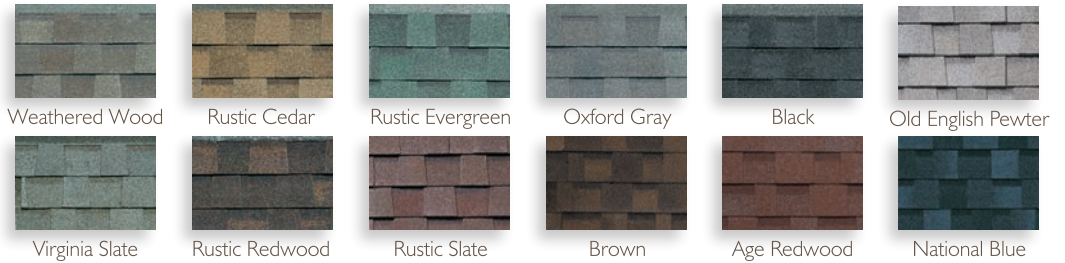

# CHOOSE ROOF STYLES AND MATERIALS

Standard Roof

Pagoda Roof

Asphalt Shingles

Metal Roof

Rubber Slate Shingles

Cedar Shake

## Paint Colors