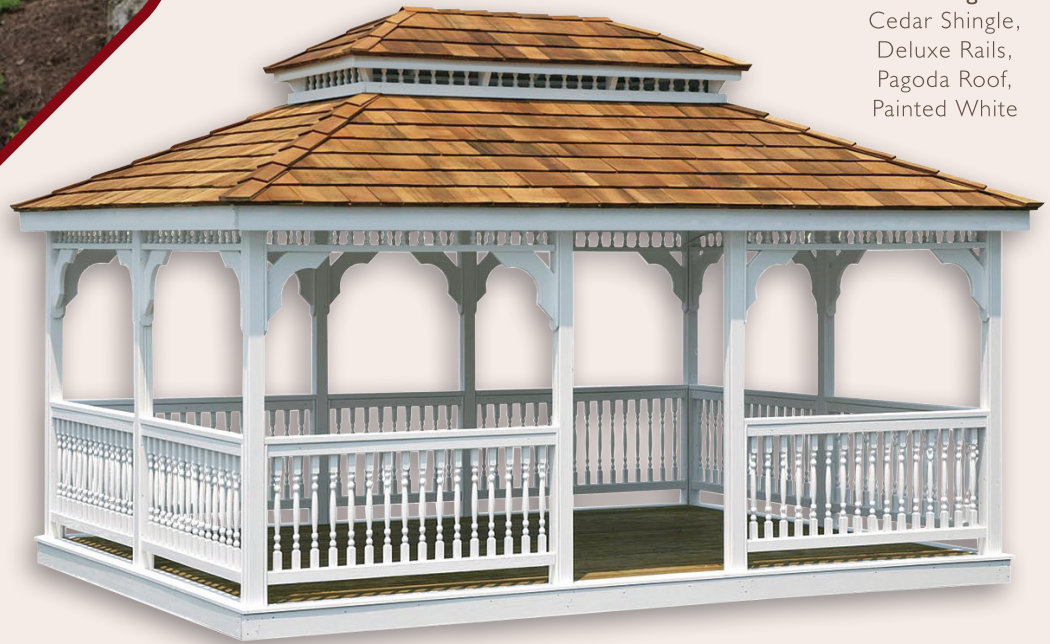

Rectangle WOOD GAZEBOS

A summer getaway— a picnic paradise— a special place out of the sun's rays. A wood rectangle gazebo offers the right style and space for so many warm weather activities. Let us create your beautiful backyard escape, with all the details you desire.

12' x 16' Wood
Rectangle
Cedar Shingle,
Deluxe Rails,
Pagoda Roof,
Painted White